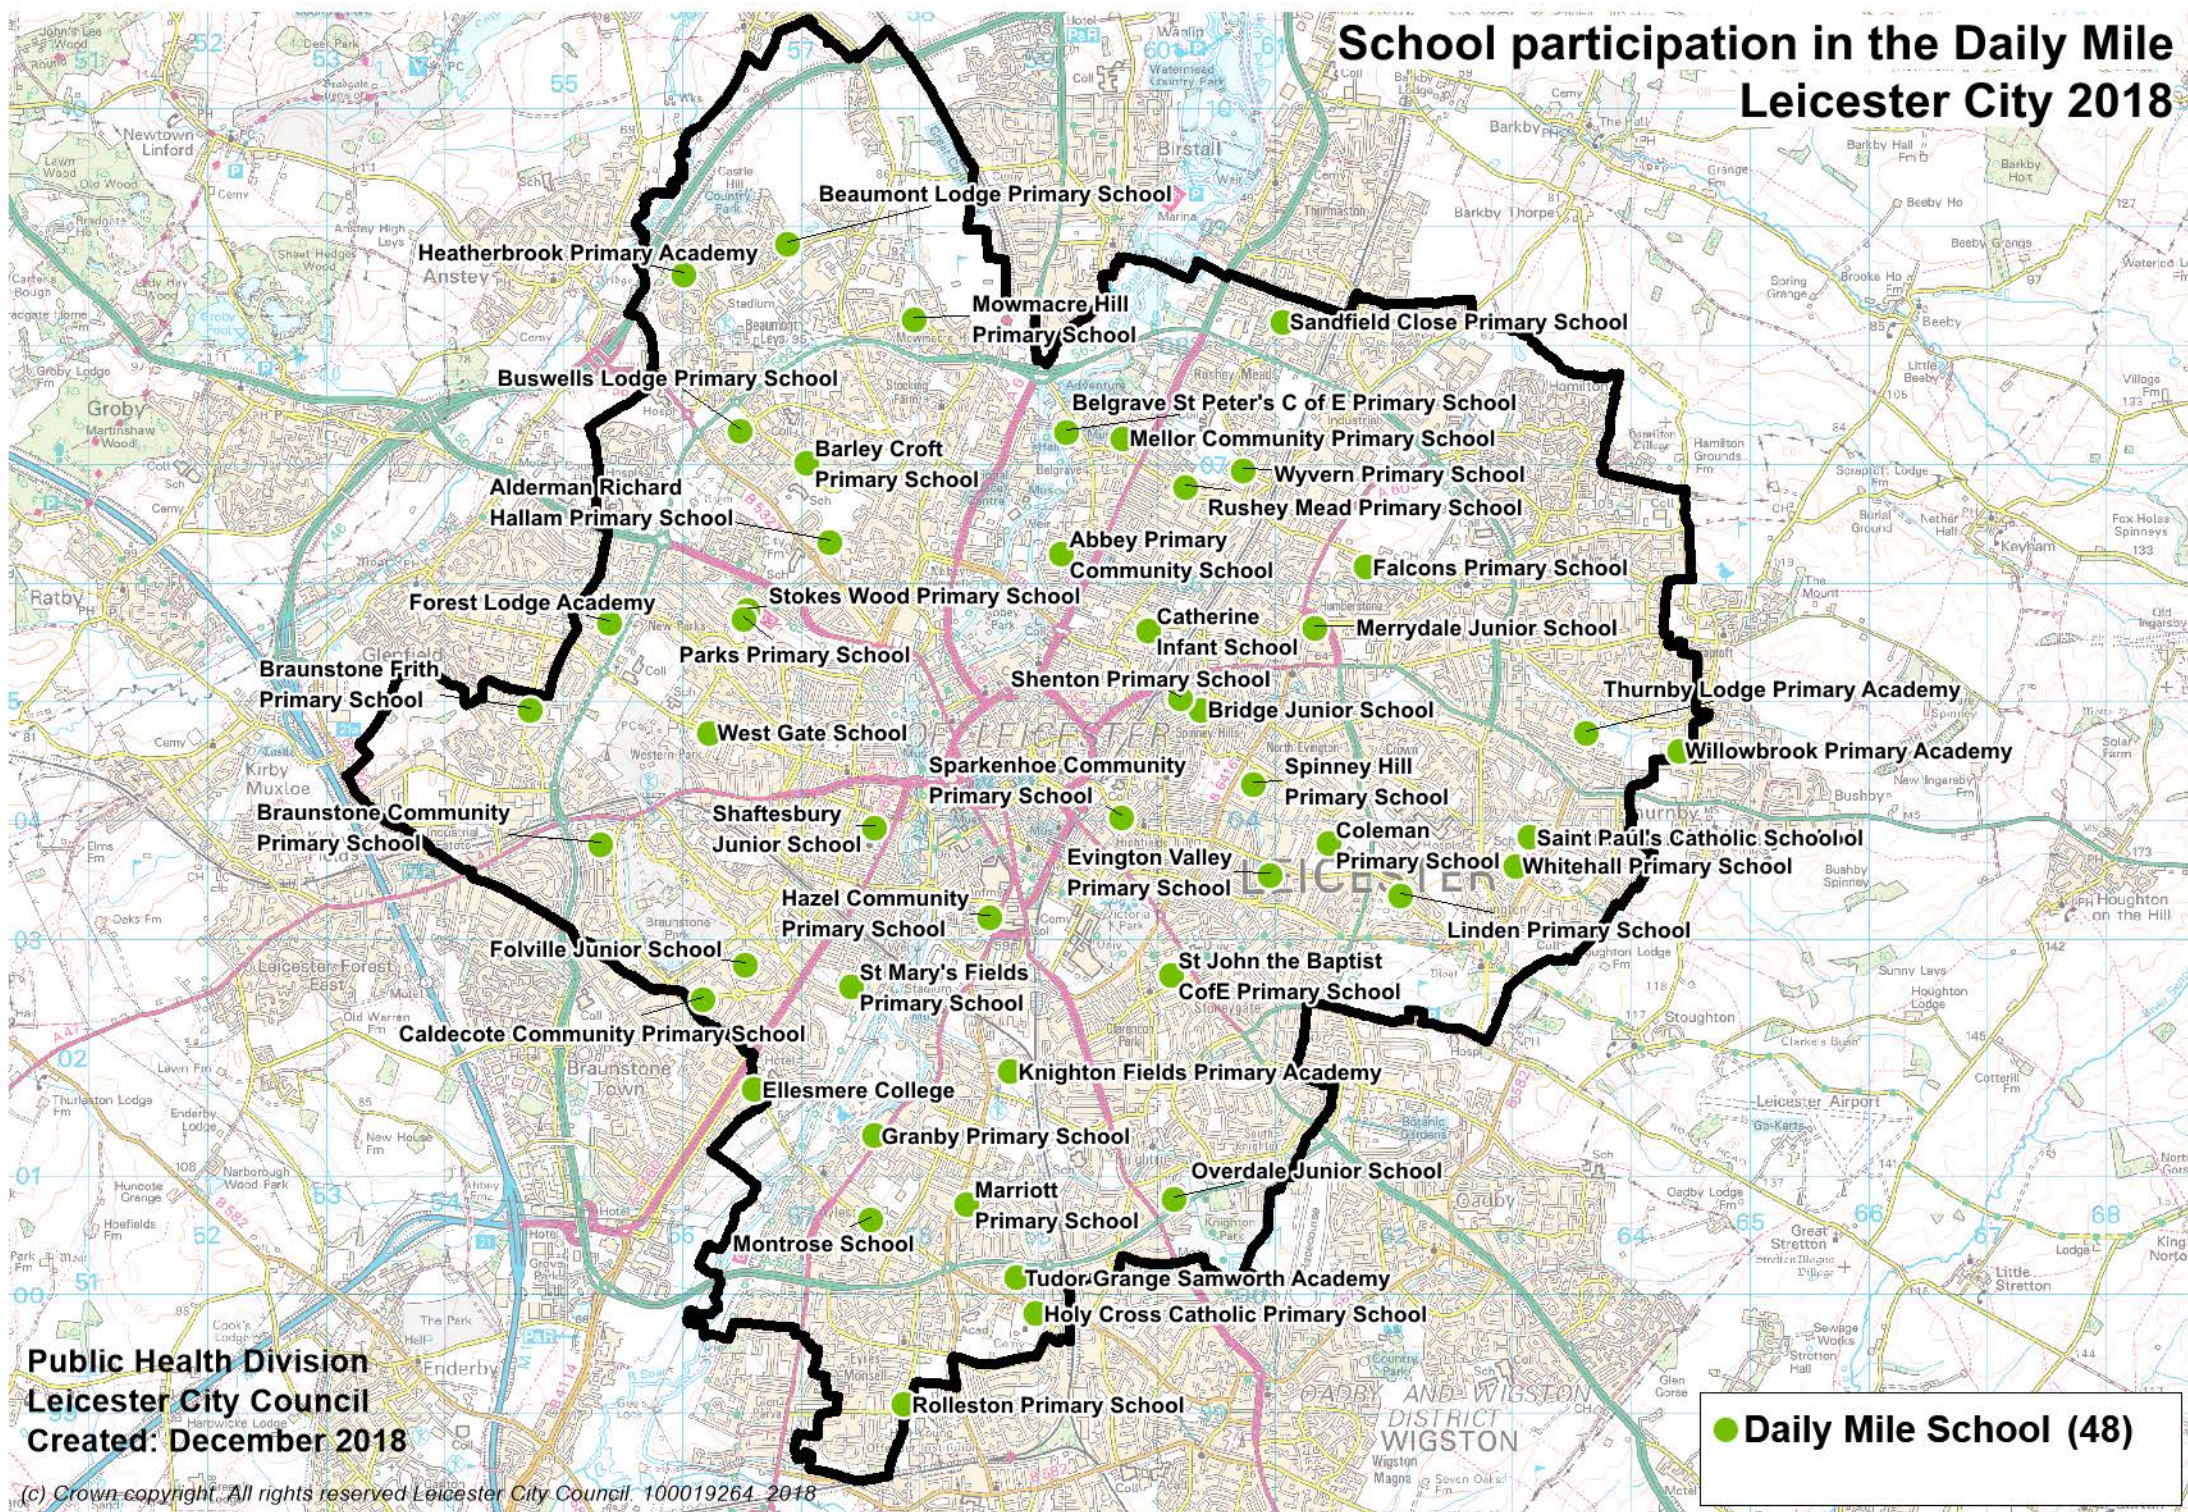

School participation in the Daily Mile Leicester City 2018

Public Health Division
Leicester City Council
Created: December 2018

● Daily Mile School (48)