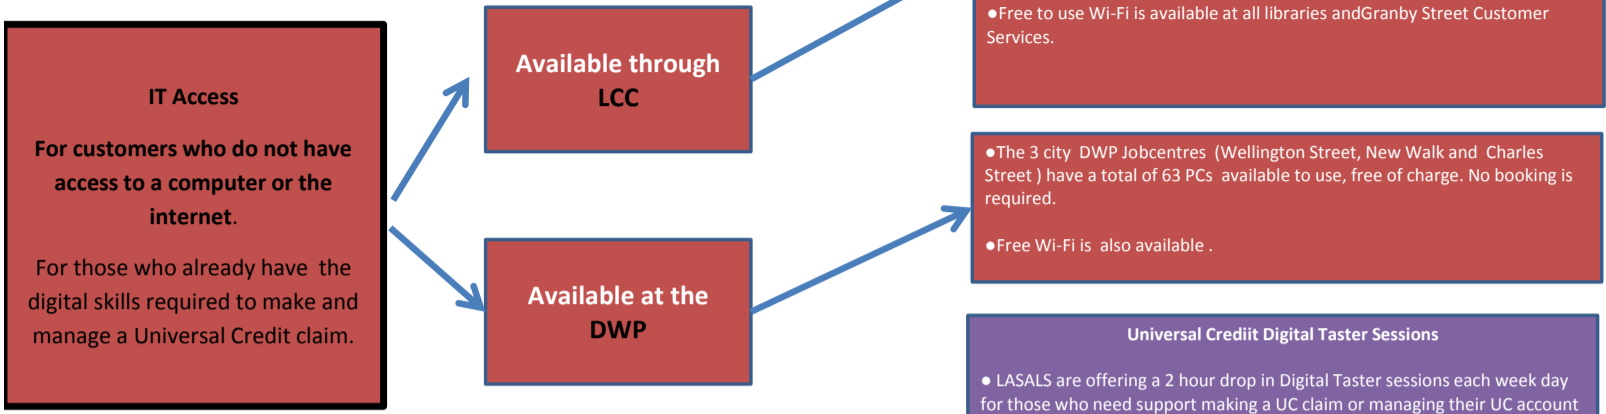

LCC Digital Support Offer

Extra digital service provision for Leicester City Council providers where potential gaps in provision have been identified