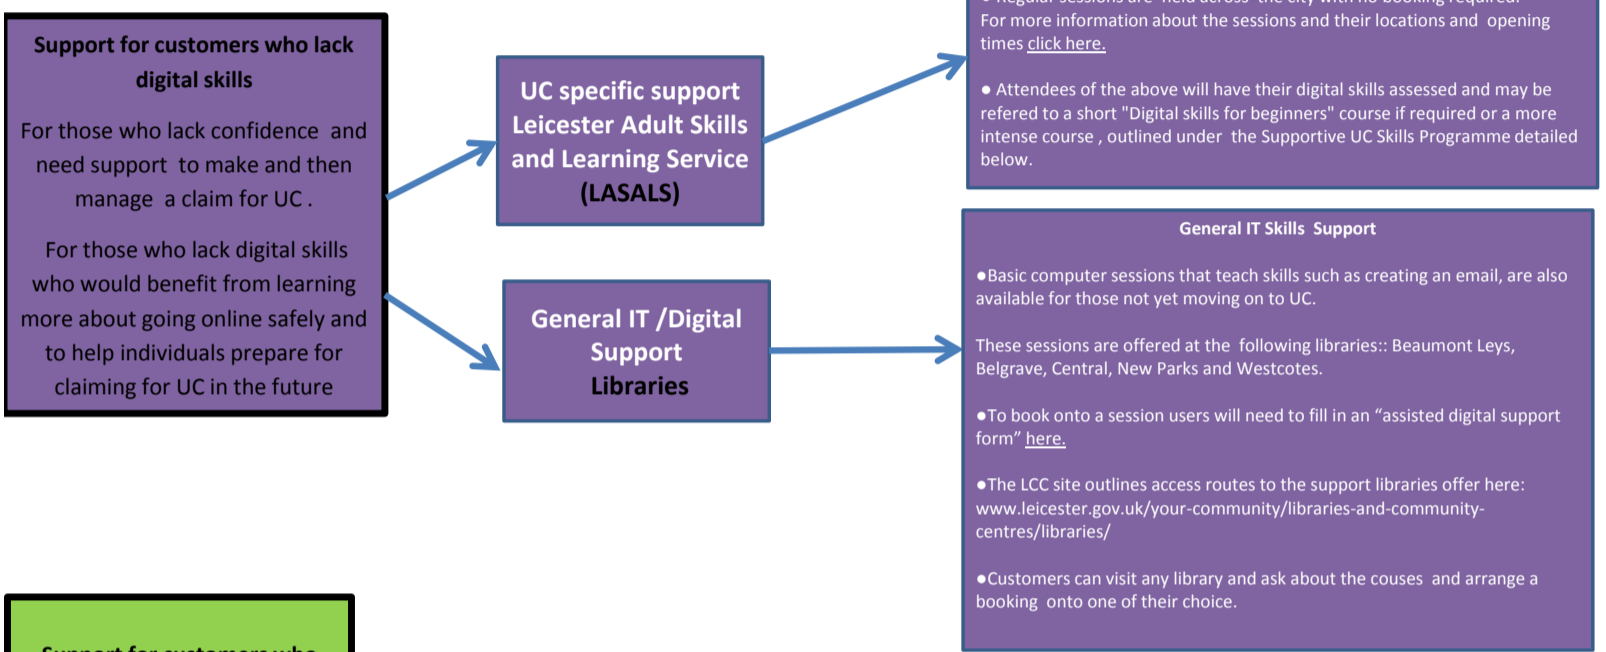

LCC Digital Support Offer

Extra digital service provision for Leicester City Council providers where potential gaps in provision have been identified